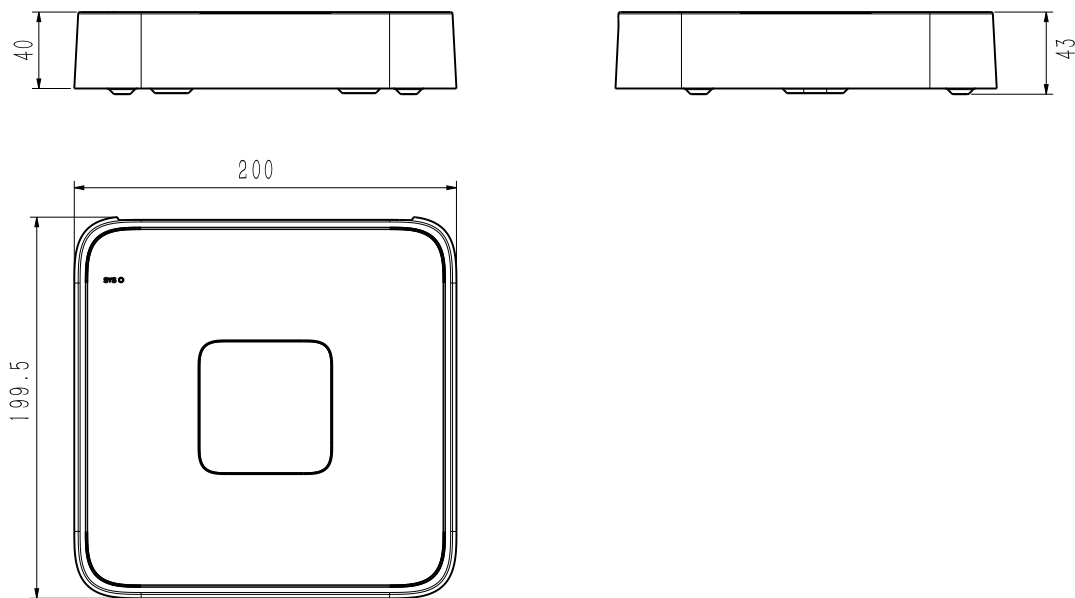

Tiandy

DIMENSIONS (Unit: mm)