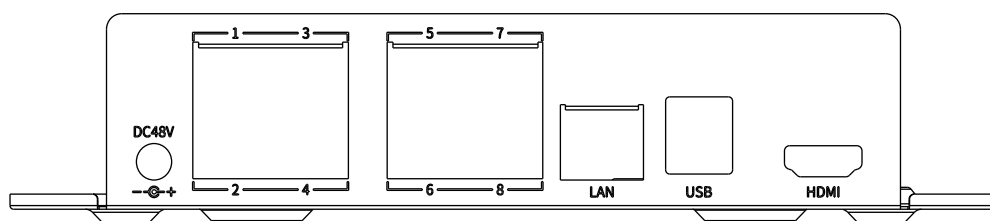

Physical Interfaces

DISTRIBUTED BY

Tiandy Technologies Co.,Ltd.

Email: sales@tiandy.com
Website: en.tiandy.com

Tel: +86-22-58596065
Fax: +86-22-58596048