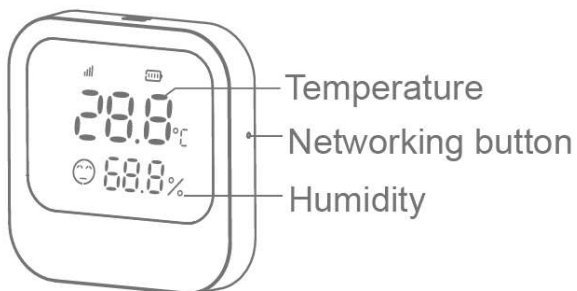

Product usage