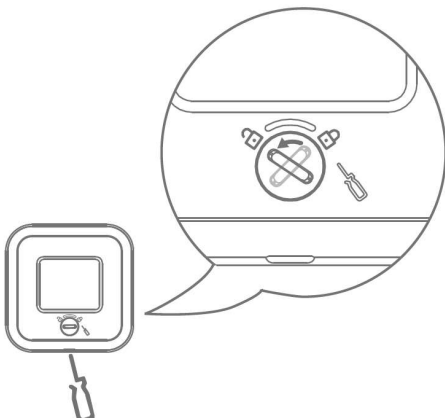

## Battery

1. Rotate the keyhole with a screwdriver from “closed” direction to “open”.
2. Open the bottom cover with the screwdriver.

3. Place a new battery according to correct negative and positive electrode into the battery compartment.  
Dispose of used battery correctly for environment protection.
4. Place the bottom cover back to the device and rotate the keyhole back with the screwdriver.