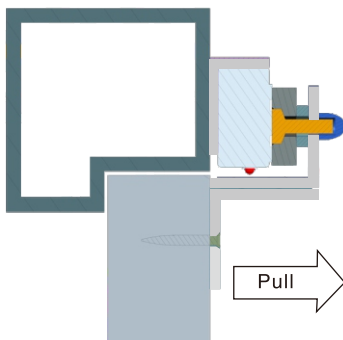

# ZL Bracket For EM Lock

## Installation

- For in-swing door, install the lock body inside and then need to install the ZL bracket at the same time.
- Discharge the mounting plate from lock body.
- Fix the L bracket on the door frame and then fix the lock body on the L bracket.
- Assemble the Z bracket and then fix it on the door frame
- Fix the armature plate on the Z bracket