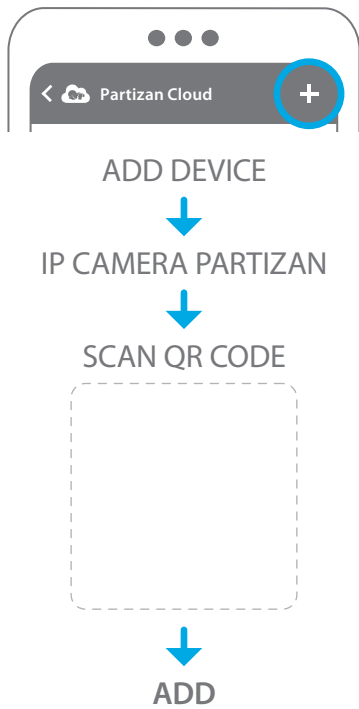

5

6

7

8

9

Technical Support

support@partizancloud.com
Skype: partizan-support
+44 203 769 40 09

www.partizancloud.com/contacts