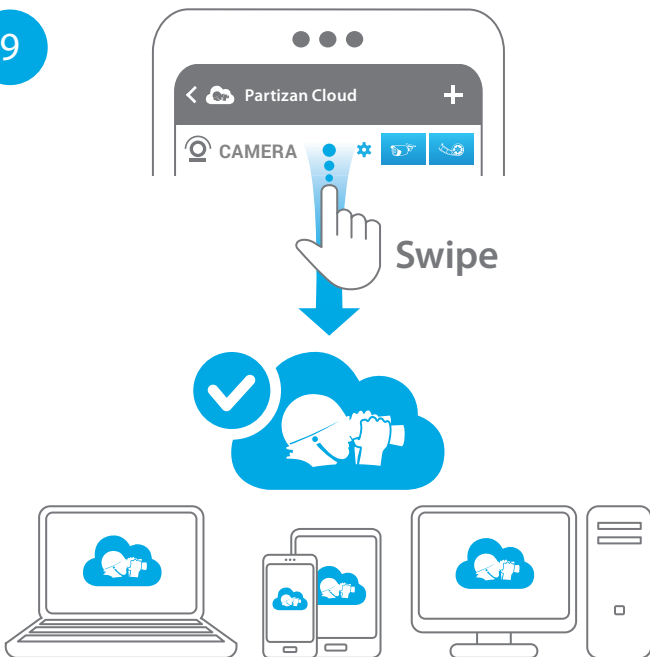

5

6

7

8

9

Technical Support

support@partizancloud.com
Skype: partizan-support
+44 203 769 40 09

www.partizancloud.com/contacts