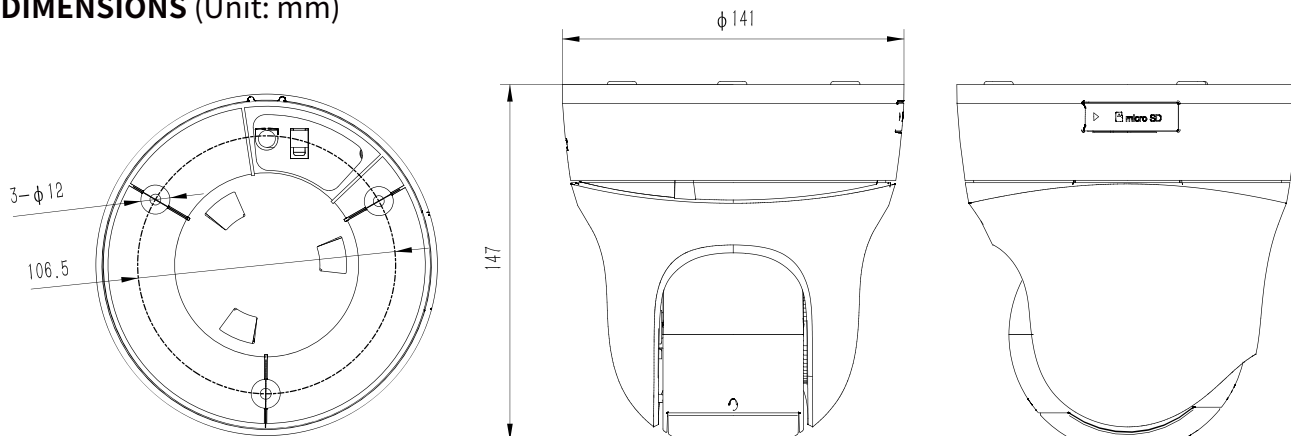

Tiandy

Feature	
Alarm Trigger	Harsh Voice Alarm, Motion Detection, Mask Alarm, Port Alarm, Network Disable Alarm, IP Conflict, MAC Conflict Detection
Video Analytics	Tripwire, Double Tripwire, Perimeter, Object Abandon, Object Lost, Loitering, Running, Face Detection, Crowded, Video Abnormal, Audio Abnormal, Heatmap
Early Warning(EW)	Yes
Auto-Tracking	N/A
Network	
Protocols	TCP/IP, ICMP, HTTP, HTTPS, DHCP, DNS, DDNS, MULTICAST, UPnP, FTP, IPV4, NTP, RTSP, SMTP, IGMP, QoS, PPPoE
System Compatibility	ONVIF (PROFILE S), SDK, CGI, P2P
ANR	Auto store video in SD card when NVR disconnected, and upload video to NVR when resumed connection (Only Support Tiandy ANR NVR)
Remote Connection	≤7
Client	Easy7, EasyLive
Web Version	Web5
Interface	
Communication Interface	1 RJ45 10M/100M self adaptive Ethernet port
Audio	1/1, Mic in
Alarm	2/1
Reset Button	Yes
On-board storage	Built-in MicroSD card slot, up to 128 GB
RS-485	Yes
BNC	N/A
General	
Firmware Version	NVSS_14.1.3 20180918
Web Client Language	11 languages English, Russian, Spanish, Korean, Italian, Turkish, Simple Chinese, Traditional Chinese, Thai, French, Polish
Operating Conditions	-10°~50°C, 0-90% RH
Power Supply	DC12V±10%/POE
Power Consumption	4.9W (IR OFF), 8.9W (IR ON)
Protection	IP40
Heater	N/A
Dimensions	Φ141x152 mm (Φ5.55×5.98 inch)
Weight	0.85kg (1.87lb)

* Listed resolutions are only selectable options. It does not mean that all streams can work at their maximum resolution at the same time.

AVAILABLE MODEL

TC-H323Q SPEC: 04X/I/E

Tiandy

DIMENSIONS (Unit: mm)