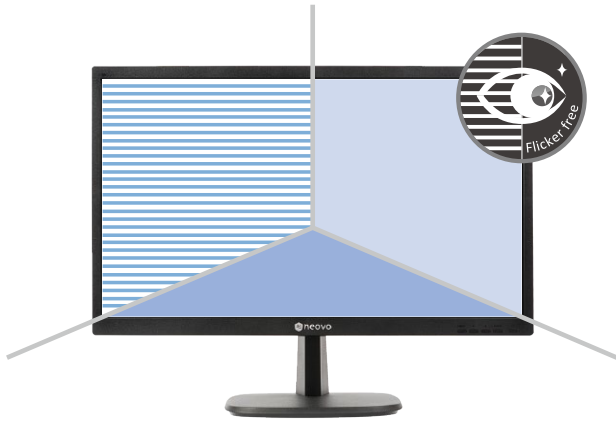

# LA-Series LCD Monitor 22" | 24" | 27"

## Essential Displays for Both Workplace and Home

Eye comfort characterises the LA-Series, an array of displays crafted to accommodate daily usage. Multiple connectivity options—DisplayPort, HDMI, and VGA—and hence diverse multimedia applications are complemented by the flexibility of settling for a 4:3 or 16:9 aspect ratio. Also featuring a wide viewing angle, an outstanding contrast ratio, and exceptional colour performance, they promise to deliver a pleasantly rewarding visual experience either at work or at home.

**Audiovisual Multimedia Enjoyment**

A 20,000,000:1 contrast ratio, precise colour temperature and preset picture mode settings for reading texts, browsing webpages, or watching videos make the LA-Series a competent multimedia platform. Whether watching videos or listening to music, you can either count on its built-in speakers or plug in your earphones.

**Features**

- Full HD 1920 x 1080 resolution
- Crisp 20,000,000:1 dynamic contrast ratio
- DisplayPort and HDMI inputs for Full HD connectivity with a variety of devices
- Blue-light filter and Flicker-free display technology reduces eye discomfort
- Selectable aspect ratio
- Built-in speakers and audio mini-jack in/out connection
- VESA mount compatibility for flexible installation