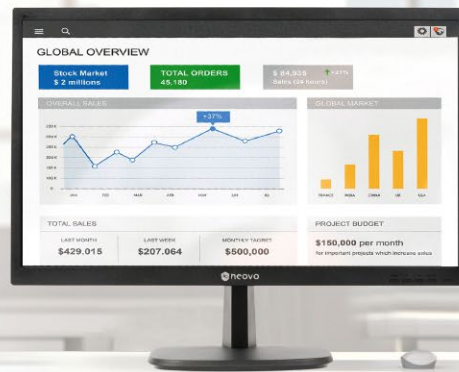

# LA-Series LCD Monitor 22" | 24" | 27"

## Essential Displays for Both Workplace and Home

Eye comfort characterises the LA-Series, an array of displays crafted to accommodate daily usage. Multiple connectivity options—DisplayPort, HDMI, and VGA—and hence diverse multimedia applications are complemented by the flexibility of settling for a 4:3 or 16:9 aspect ratio. Also featuring a wide viewing angle, an outstanding contrast ratio, and exceptional colour performance, they promise to deliver a pleasantly rewarding visual experience either at work or at home.

**Audiovisual Multimedia Enjoyment**

A 20,000,000:1 contrast ratio, precise colour temperature and preset picture mode settings for reading texts, browsing webpages, or watching videos make the LA-Series a competent multimedia platform. Whether watching videos or listening to music, you can either count on its built-in speakers or plug in your earphones.

**Features**

- Full HD 1920 x 1080 resolution
- Crisp 20,000,000:1 dynamic contrast ratio
- DisplayPort and HDMI inputs for Full HD connectivity with a variety of devices
- Blue-light filter and Flicker-free display technology reduces eye discomfort
- Selectable aspect ratio
- Built-in speakers and audio mini-jack in/out connection
- VESA mount compatibility for flexible installation