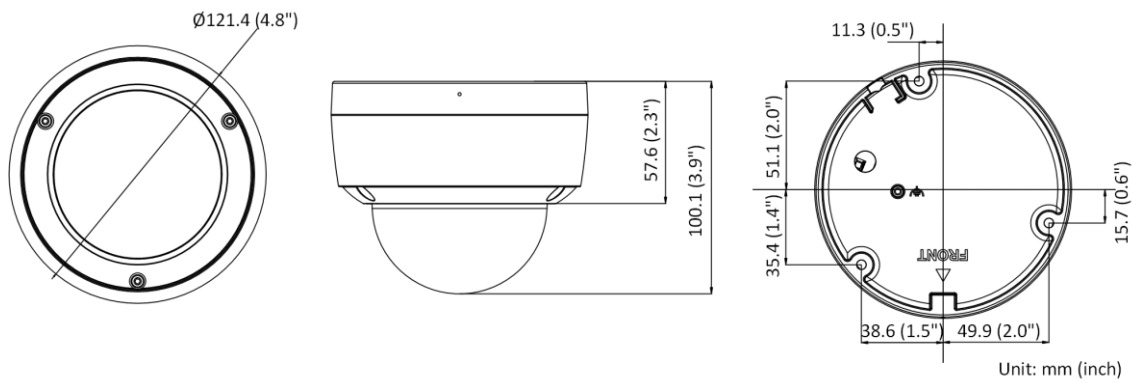

Camera Material	Metal
Camera Dimension	Ø121.4 × 100.1 mm (Ø4.8" × 3.9")
Package Dimension	150 × 150 × 141 mm (5.9" × 5.9" × 5.6")
Camera Weight	Approx. 570 g (1.3 lb.)
With Package Weight	Approx. 820 g (1.8 lb.)
Storage Conditions	-30 °C to 60 °C (-22 °F to 140 °F).Humidity 95% or less (non-condensing)
Startup and Operating Conditions	-30 °C to 60 °C (-22 °F to 140 °F).Humidity 95% or less (non-condensing)
Linkage Method	Upload to FTP/memory card/NAS, notify surveillance center, trigger record, trigger capture, send email
Power Consumption and Current	12 VDC, 0.4 A, max. 5 W PoE (802.3af, 36 V to 57 V), 0.20 A to 0.15 A, max. 6.5 W
Power Interface	Ø5.5 mm coaxial power plug
Web Client Language	33 languages English, Russian, Estonian, Bulgarian, Hungarian, Greek, German, Italian, Czech, Slovak, French, Polish, Dutch, Portuguese, Spanish, Romanian, Danish, Swedish, Norwegian, Finnish, Croatian, Slovenian, Serbian, Turkish, Korean, Traditional Chinese, Thai, Vietnamese, Japanese, Latvian, Lithuanian, Portuguese (Brazil), Ukrainian
General Function	Anti-flicker, heartbeat, password reset via e-mail, pixel counter
Software Reset	Yes
Approval	
Class	Class B
EMC	FCC SDoC (47 CFR Part 15, Subpart B); CE-EMC (EN 55032: 2015, EN 61000-3-2: 2014, EN 61000-3-3: 2013, EN 50130-4: 2011 +A1: 2014); RCM (AS/NZS CISPR 32: 2015); IC VoC (ICES-003: Issue 6, 2016)
Safety	UL (UL 60950-1); CB (IEC 60950-1:2005 + Am 1:2009 + Am 2:2013, IEC 62368-1:2014); CE-LVD (EN 60950-1:2005 + Am 1:2009 + Am 2:2013, IEC 62368-1:2014)
Environment	CE-RoHS (2011/65/EU); WEEE (2012/19/EU); Reach (Regulation (EC) No 1907/2006)
Protection	IP67 (IEC 60529-2013), IK10 (IEC 62262:2002)

▪ Available Model

DS-2CD2147G2 (2.8/4 mm)

DS-2CD2147G2-SU (2.8/4 mm)

▪ **Dimension**

▪ **Accessory**

▪ **Optional**

DS-1275ZJ-SUS Vertical Pole Mount	DS-1280ZJ-DM46 Junction Box	DS-1276ZJ-SUS Corner Mount	DS-1272ZJ-120B Wall Mount	DS-1271ZJ-120 Pendant Mount
				
DS-1253ZJ-M Rain Shade	DS-1272ZJ-120 Wall Mount			
				