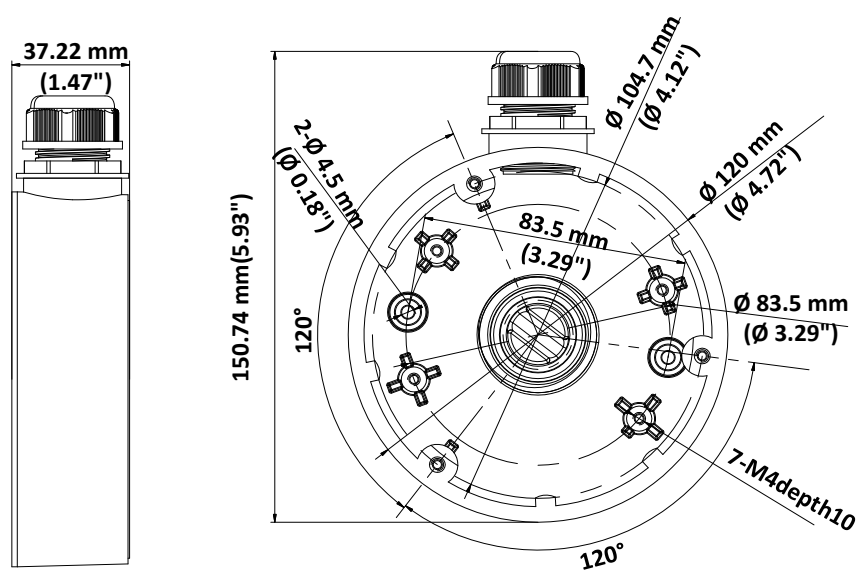

DS-1280ZJ-DM46

Junction Box

Feature

- Aluminum alloy material with surface spray treatment
- Supports bottom outlet, and side outlet
- Applies to both indoor conditions, and outdoor conditions

Dimension

Available Model

DS-1280ZJ-DM46

Parameter

Model	DS-1280ZJ-DM46
Parameters	Junction Box
Appearance	Hikvision White
Material	Aluminum Alloy
Dimension	Ø 120 mm × 37.2 mm (Ø 4.72" × 1.46")
Weight	250 g (0.55 lb.)

Note

- The junction box should be installed on the flat surface.
- Waterproof rubber is necessary for the outdoor application.
- The wall must be capable of supporting at least 3 times as much as the total weight of the camera and the junction box.
- The junction box's maximum load capacity is 4.5 kg (9.92 lb.).