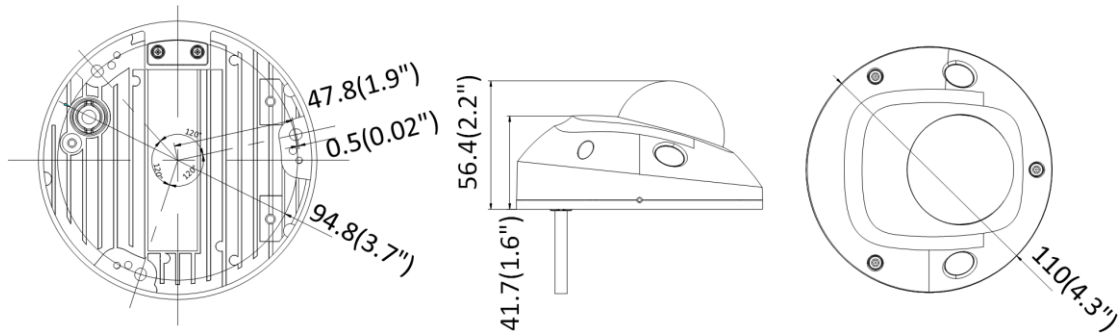

Compression Standard

H.264+	Main stream supports
H.265+	Main stream supports

Smart Feature-set

Face Detection	Yes
----------------	-----

Available Model

DS-2CD2543G0-I (2.8 mm, 4 mm, 6 mm)

DS-2CD2543G0-IS (2.8 mm, 4 mm, 6 mm)

DS-2CD2543G0-IW (2.8 mm, 4 mm, 6 mm)

DS-2CD2543G0-IWS (2.8 mm, 4 mm, 6 mm)

Dimension

Accessory

DS-1275ZJ-SUS
Vertical Pole Mount

DS-1272ZJ-120B
Wall Mount

DS-1271ZJ-120
Pendant Mount

DS-1280ZJ-DM46
Junction Box