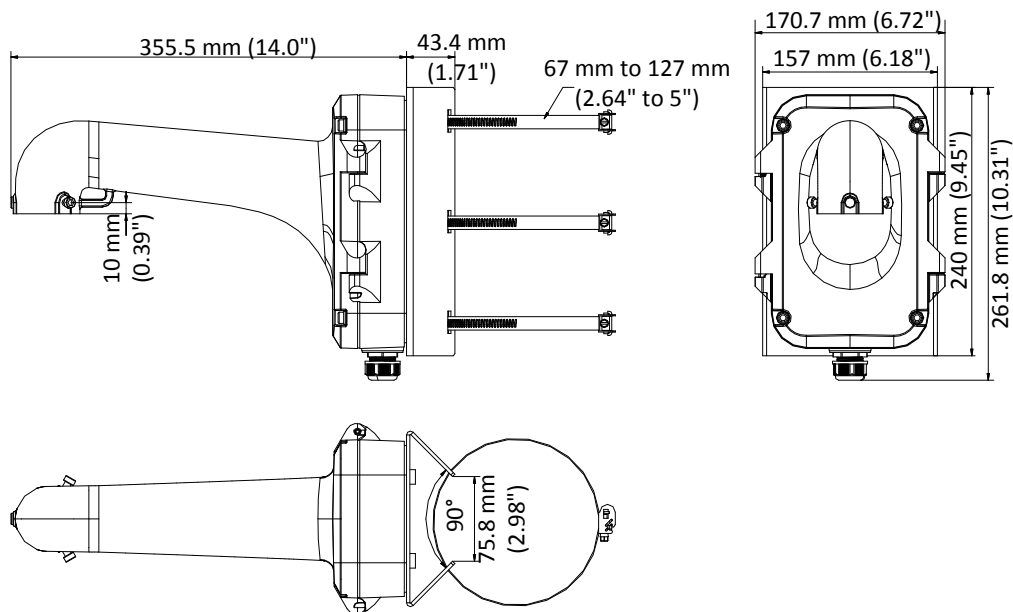

### Vertical Pole Mounting Bracket for Speed Dome

#### Feature

- Vertical pole mounting bracket with the junction box
- Aluminum alloy and steel material with surface spray treatment
- Adjustable diameter from 67 mm to 127 mm
- Supports bottom outlet and back outlet
- The hook for safety rope facilitates speed dome's installation

#### Dimension

#### Parameter

Model	DS-1604ZJ-Pole
Parameters	Vertical Pole Mounting Bracket for Speed Dome
Appearance	Hikvision White
Material	Aluminum Alloy and Steel
Dimension	355.5 mm × 261.8 mm × 170.7 mm (14" × 10.31" × 6.72")
Weight	3.8 Kg (8.38 lb.)