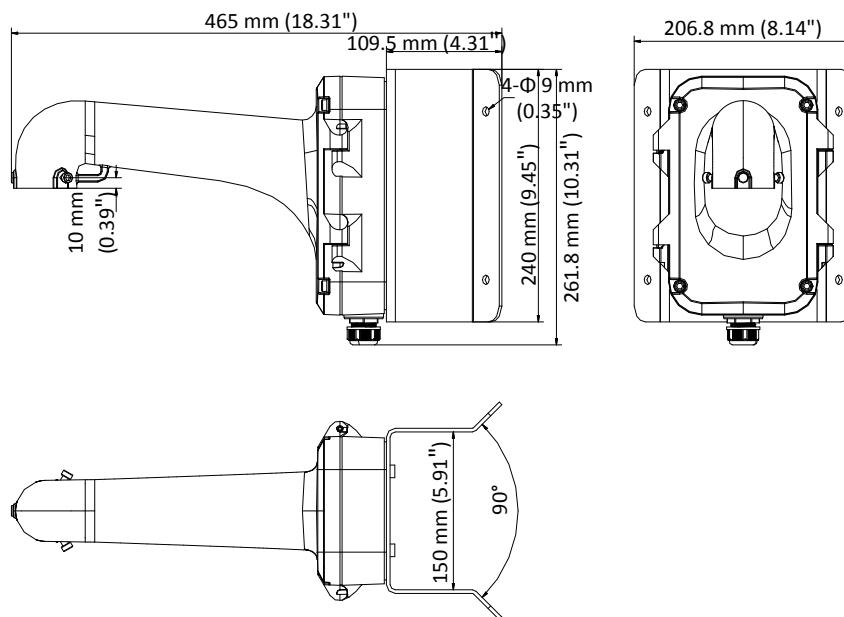

### Corner Mounting Bracket for Speed Dome

#### Feature

- Corner mounting bracket with the junction box
- Aluminum alloy and steel material with surface spray treatment
- Waterproof design
- Supports bottom outlet and back outlet
- The hook for safety rope facilitates speed dome's installation

#### Dimension

#### Parameter

Model	DS-1604ZJ-Corner
Parameters	Corner Mounting Bracket for Speed Dome
Appearance	Hikvision White
Material	Aluminum Alloy and Steel
Dimension	465 mm × 206.8 mm × 261.8 mm (18.31" × 8.14" × 10.31")
Weight	4.3 Kg (9.48 lb.)