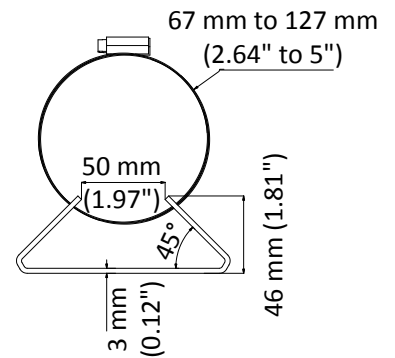

DS-1475ZJ-SUS

Vertical Pole Mount

Feature

- Stainless steel material with surface spray treatment
- Adjustable diameter from 67 mm to 127 mm

Dimension

Available Model

DS-1475ZJ-SUS

Parameter

Model	DS-1475ZJ-SUS
Parameters	Vertical Pole Mount
Appearance	Hikvision White
Material	Stainless Steel
Dimension	250 mm × 127 mm × 46 mm (9.84" × 5" × 1.81")
Weight	1205 g (2.66 lb.)

Note

- Waterproof rubber is necessary for the outdoor application.
- The wall must be capable of supporting at least 3 times as much as the total weight of the camera and the mount.
- The mount's maximum load capacity is 10 Kg (22 lb.).