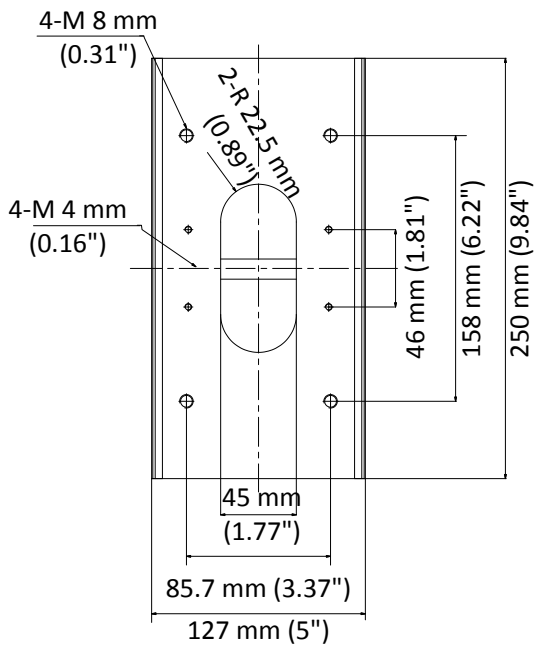

DS-1475ZJ-SUS

Vertical Pole Mount

Feature

- Stainless steel material with surface spray treatment
- Adjustable diameter from 67 mm to 127 mm

Dimension

Available Model

DS-1475ZJ-SUS

Parameter

Model	DS-1475ZJ-SUS
Parameters	Vertical Pole Mount
Appearance	Hikvision White
Material	Stainless Steel
Dimension	250 mm × 127 mm × 46 mm (9.84" × 5" × 1.81")
Weight	1205 g (2.66 lb.)

Note

- Waterproof rubber is necessary for the outdoor application.
- The wall must be capable of supporting at least 3 times as much as the total weight of the camera and the mount.
- The mount's maximum load capacity is 10 Kg (22 lb.).