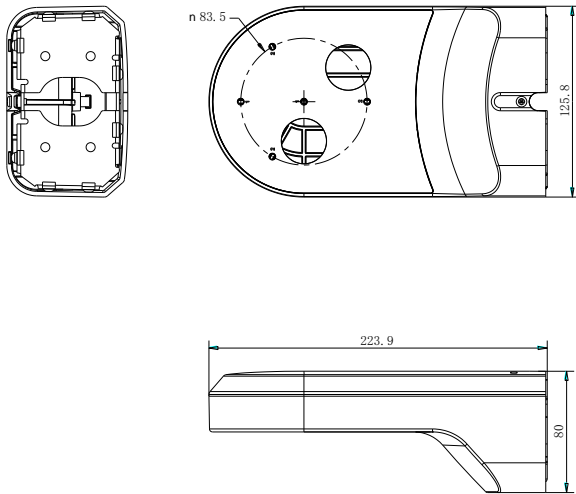

DS-1294ZJ

Wall Mount Bracket for
PTZ Camera

Features:

- Toughened plastic material with surface spray treatment
- Hikvision white

Dimension:

Order Model:

DS-1294ZJ

Parameter:

Model	DS-1294ZJ
Parameters	Wall Mount Bracket for PTZ Camera
Appearance	Hikvision White
Material	Toughened Plastic
Dimension	230×80×130mm
Weight	450g

Notice:

- The bracket should be installed on flat wall
- The wall must be capable of supporting over 3 times as much as the total weight of the camera and the mount.
- The maximum load capacity of the bracket is **4.5KG**

Note: The actual dome camera may vary from the picture above.