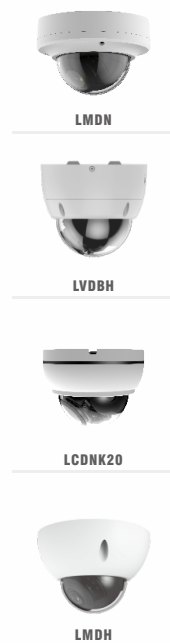

IPC/HD Product Family

Turret

Dome

Bullet

Other